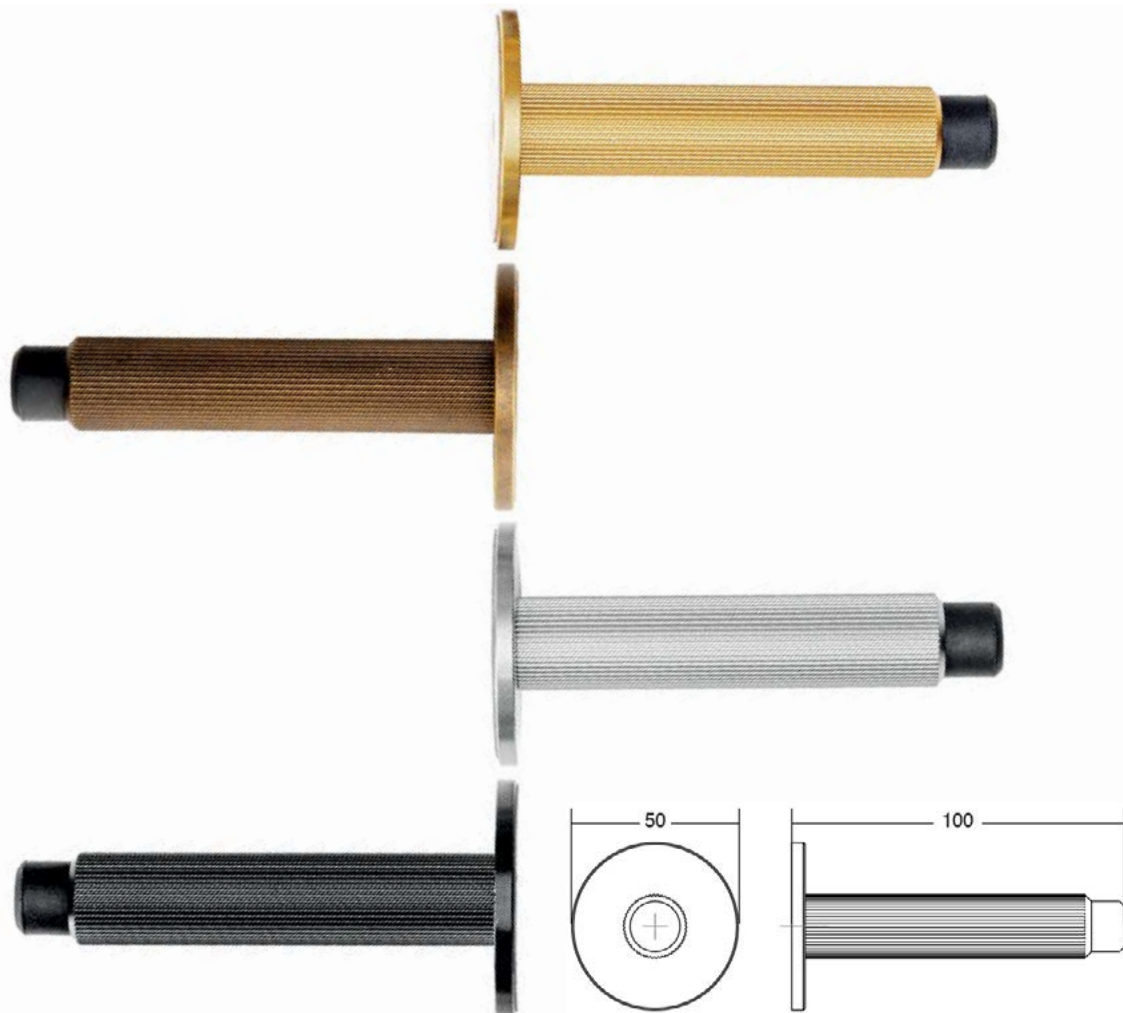

Шифра	Димензија /mm	Материјали	Финиш	Цена
94110	100 X 50	алуминиум	брусен челик	1.098 ден.
94111	100 X 50	алуминиум	брусен месинг	1.098 ден.
94112	100 X 50	алуминиум	брусена црна	1.098 ден.
94113	100 X 50	алуминиум	рустик месинг	1.202 ден.