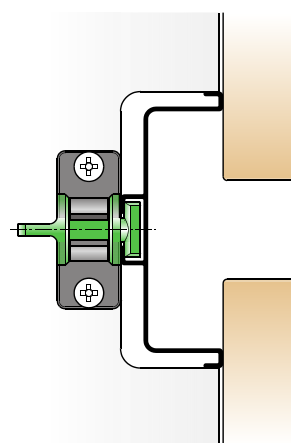

Шифра	L/m	Финиш	Цена
92772	4	Антрацит	3.565 ден.
92771	4	Бела мат	3.565 ден.
92769	4	Сребрена мат	3.133 ден.
92770	4	Црна мат	3.565 ден.