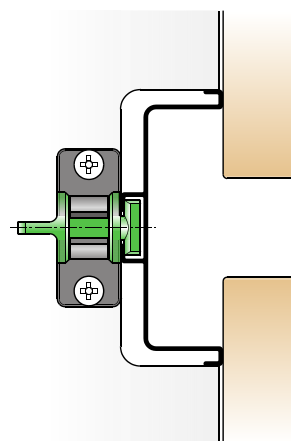

Шифра	L/m	Финиш	Цена
92772	4	Антрацит	3.565 ден.
92771	4	Бела мат	3.565 ден.
92769	4	Сребрена мат	3.133 ден.
92770	4	Црна мат	3.565 ден.